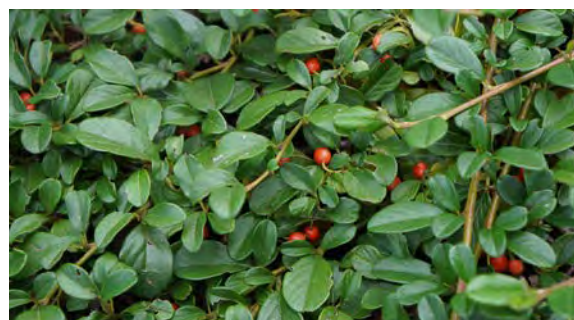

Cotoneaster Nordic Carpet®

Norðic® Fourth of July Arborvitae

Norðic® Fourth of July Arborvitae is a cross of *T. plicata* and *T. standishii* and cousin to Norðic® Spire. Another selection by Anton Thomsen. Thomsen planted an alley of the hybrid at the entrance of the Rebild (pronounced Raybill) National Park in Denmark for the 4th of July celebration in 1999.

Why it is Norðic®: Resistance to blight, strong central leader.

Landscape Value: Branches are more upright on Norðic® Fourth of July than on Norðic® Spire.

MIDWEST GROUNDCOVERS LLC

P.O. BOX 748 • ST. CHARLES, IL 60174

847.742.1790 • FAX: 847.742.2655

WWW.MIDWESTGROUNDCOVERS.COM

MGSales@MidwestGroundcovers.com