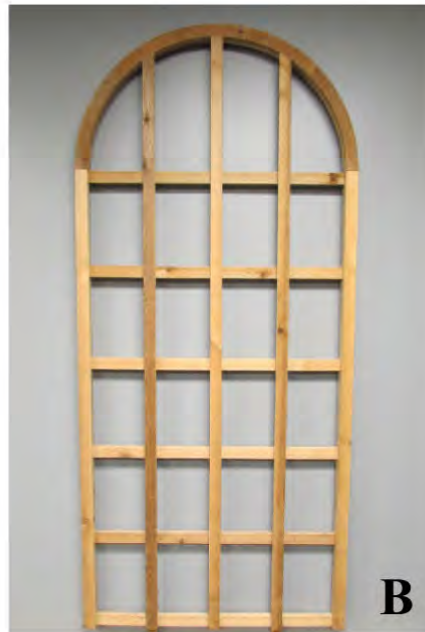

A. The Clare

This attractive, narrow trellis is perfect for tight spaces. Use two or more of The Clare along a wall or garage to create an appealing, inviting green space.

20" w x 84" h

C. The Kildare

A soft arc on this elegant trellis compliments the geometric style of its base to create a sophisticated art statement perfect for any garden.

56" w x 72" h

KELLYGREEN
DESIGN, INC.
LANDSCAPE ARCHITECTURE & CONSTRUCTION

B. The Kerry

The graceful semi-circle top on this unique trellis creates a classic appeal. The Kerry can be mounted on a wall or freestanding on posts.

36" w x 80" h

D. The Tipperary

This limited-edition trellis with a floral, metal insert is perfect for highly visible areas in an entrance or private patio space.

45" w x 89" h

E. The Dublin

This mission inspired trellis is ideally suited for twining vines and can be used for all season appeal. The Dublin can be mounted on a wall or freestanding on posts.

42" w x 81" h

A

B

C

D

E

- All trellises are handcrafted from western red cedar wood.
- Staining and/or painting are available at an additional cost.
- Delivery and/or installation are available at an additional cost.
- Custom creations are available on request.

Kellygreen Design, Inc.
1048 S. Brockway
Palatine, IL, 60067
847.705.1686
kellygreendesigninc.com
kellygreeninc@hotmail.com