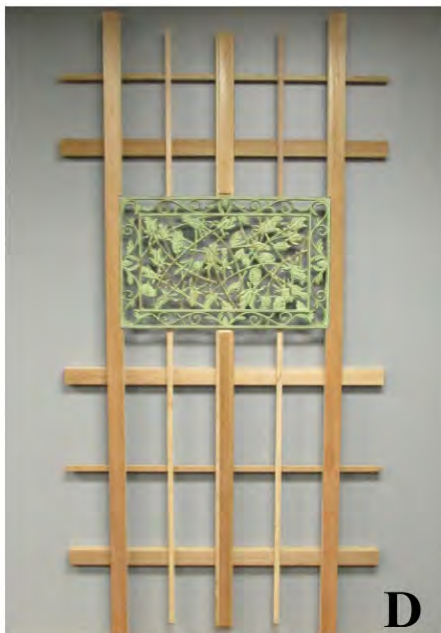

A. The Clare

This attractive, narrow trellis is perfect for tight spaces. Use two or more of The Clare along a wall or garage to create an appealing, inviting green space.

20" w x 84" h

C. The Kildare

A soft arc on this elegant trellis compliments the geometric style of its base to create a sophisticated art statement perfect for any garden.

56" w x 72" h

KELLYGREEN
DESIGN, INC.
LANDSCAPE ARCHITECTURE & CONSTRUCTION

B. The Kerry

The graceful semi-circle top on this unique trellis creates a classic appeal. The Kerry can be mounted on a wall or freestanding on posts.

36" w x 80" h

D. The Tipperary

This limited-edition trellis with a floral, metal insert is perfect for highly visible areas in an entrance or private patio space.

45" w x 89" h

E. The Dublin

This mission inspired trellis is ideally suited for twining vines and can be used for all season appeal. The Dublin can be mounted on a wall or freestanding on posts.

42" w x 81" h

A

B

C

D

E

- All trellises are handcrafted from western red cedar wood.
- Staining and/or painting are available at an additional cost.
- Delivery and/or installation are available at an additional cost.
- Custom creations are available on request.

Kellygreen Design, Inc.
1048 S. Brockway
Palatine, IL, 60067
847.705.1686
kellygreendesigninc.com
kellygreeninc@hotmail.com