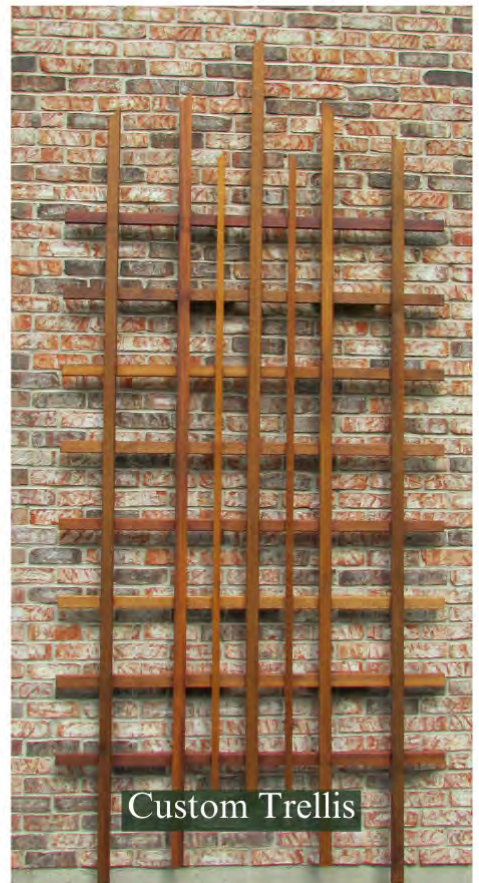

Kellygreen Design, Inc.
1048 S. Brockway
Palatine, IL, 60067
847.705.1686

Custom Trellis

A. The Clare

This attractive, narrow trellis is perfect for tight spaces. Use two or more of The Clare along a wall or garage to create an appealing, inviting green space.

20" w x 84" h

C. The Kildare

A soft arc on this elegant trellis compliments the geometric style of its base to create a sophisticated art statement perfect for any garden.

56" w x 72" h

KELLYGREEN
DESIGN, INC.
LANDSCAPE ARCHITECTURE & CONSTRUCTION

B. The Kerry

The graceful semi-circle top on this unique trellis creates a classic appeal. The Kerry can be mounted on a wall or freestanding on posts.

36" w x 80" h

D. The Tipperary

This limited-edition trellis with a floral, metal insert is perfect for highly visible areas in an entrance or private patio space.

45" w x 89" h

E. The Dublin

This mission inspired trellis is ideally suited for twining vines and can be used for all season appeal. The Dublin can be mounted on a wall or freestanding on posts.

42" w x 81" h