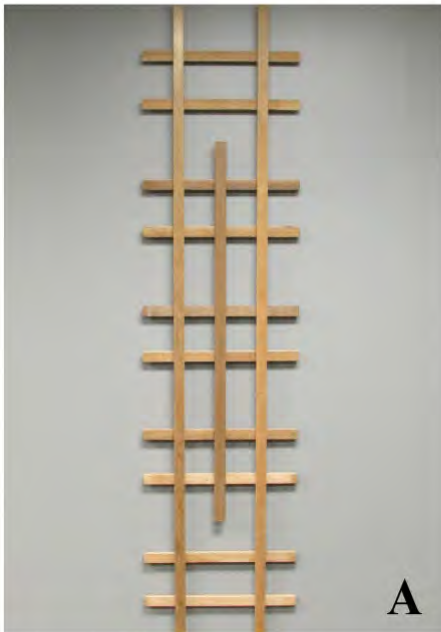

B. The Kerry

The graceful semi-circle top on this unique trellis creates a classic appeal. The Kerry can be mounted on a wall or freestanding on posts.

36" w x 80" h

D. The Tipperary

This limited-edition trellis with a floral, metal insert is perfect for highly visible areas in an entrance or private patio space.

45" w x 89" h

E. The Dublin

This mission inspired trellis is ideally suited for twining vines and can be used for all season appeal. The Dublin can be mounted on a wall or freestanding on posts.

42" w x 81" h