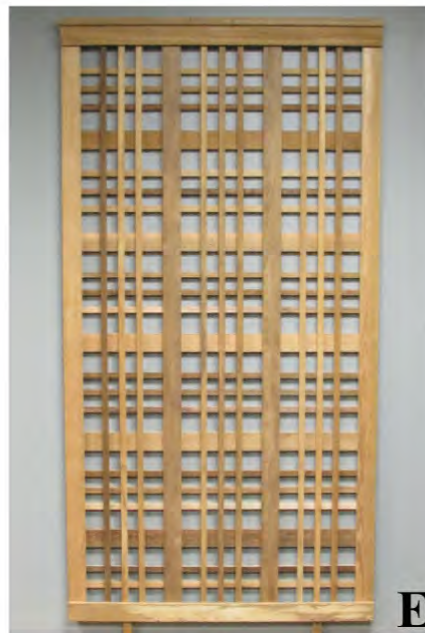

B. The Kerry

The graceful semi-circle top on this unique trellis creates a classic appeal. The Kerry can be mounted on a wall or freestanding on posts.

36" w x 80" h

D. The Tipperary

This limited-edition trellis with a floral, metal insert is perfect for highly visible areas in an entrance or private patio space.

45" w x 89" h

E. The Dublin

This mission inspired trellis is ideally suited for twining vines and can be used for all season appeal. The Dublin can be mounted on a wall or freestanding on posts.

42" w x 81" h

A

B

C

D

E

- All trellises are handcrafted from western red cedar wood.
- Staining and/or painting are available at an additional cost.
- Delivery and/or installation are available at an additional cost.
- Custom creations are available on request.