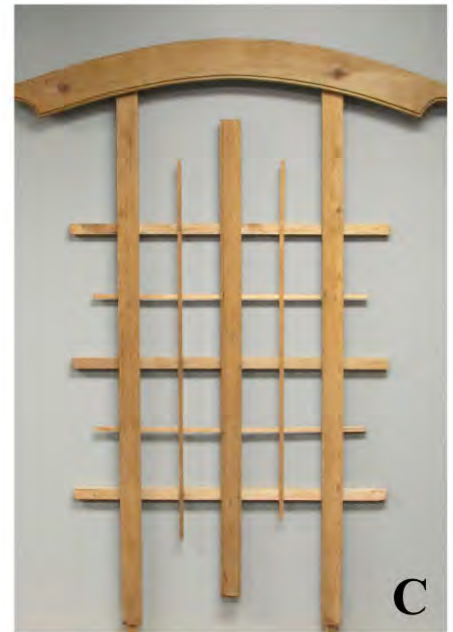

A. The Clare

This attractive, narrow trellis is perfect for tight spaces. Use two or more of The Clare along a wall or garage to create an appealing, inviting green space.

20" w x 84" h

C. The Kildare

A soft arc on this elegant trellis compliments the geometric style of its base to create a sophisticated art statement perfect for any garden.

56" w x 72" h

KELLYGREEN
DESIGN, INC.
LANDSCAPE ARCHITECTURE & CONSTRUCTION

B. The Kerry

The graceful semi-circle top on this unique trellis creates a classic appeal. The Kerry can be mounted on a wall or freestanding on posts.

36" w x 80" h

D. The Tipperary

This limited-edition trellis with a floral, metal insert is perfect for highly visible areas in an entrance or private patio space.

45" w x 89" h

E. The Dublin

This mission inspired trellis is ideally suited for twining vines and can be used for all season appeal. The Dublin can be mounted on a wall or freestanding on posts.

42" w x 81" h

A

B

C

D

E

- All trellises are handcrafted from western red cedar wood.
- Staining and/or painting are available at an additional cost.
- Delivery and/or installation are available at an additional cost.
- Custom creations are available on request.

Kellygreen Design, Inc.
1048 S. Brockway
Palatine, IL, 60067
847.705.1686
kellygreendesigninc.com
kellygreeninc@hotmail.com